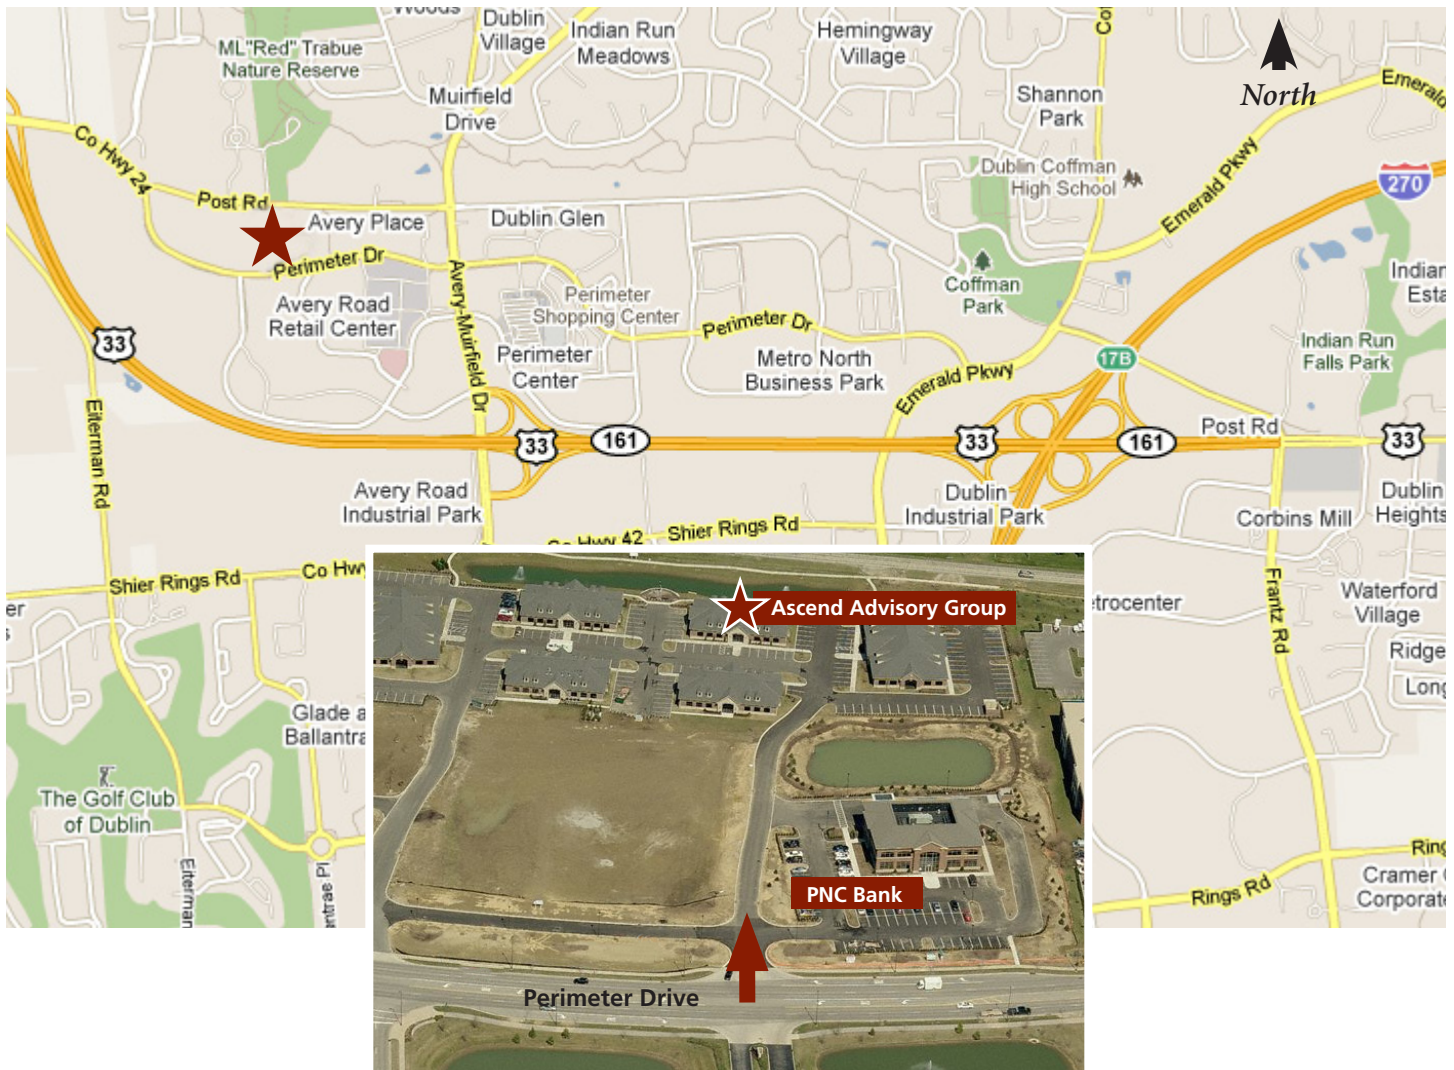

DIRECTIONS TO ASCEND ADVISORY GROUP

If you are coming from Marysville or the west:

1. Exit SR 33, 161 at the Post Rd exit.
2. Turn left at the end of the ramp and follow Post Rd as it will become Perimeter Dr.
3. After traveling about 3/4 of a mile, a PNC Bank will come up on the left side of the road.
4. Turn left into the bank entrance and proceed straight back, past the bank to our building with the 6760 address number over the door.

If you are coming from Columbus or the east:

1. Take I-270 to the Northwest corner of town and go west on SR 33, 161. Exit at the Avery, Muirfield Dr exit.
2. From the ramp, turn right onto Avery Rd and travel north until the second traffic light (about 1/8 mile).
3. At intersection, turn left at light onto Perimeter Dr and travel west for a quarter mile to the PNC Bank entry on right side of street.
4. Enter this driveway and proceed straight back, past the bank to our building with the 6760 address number over the door.