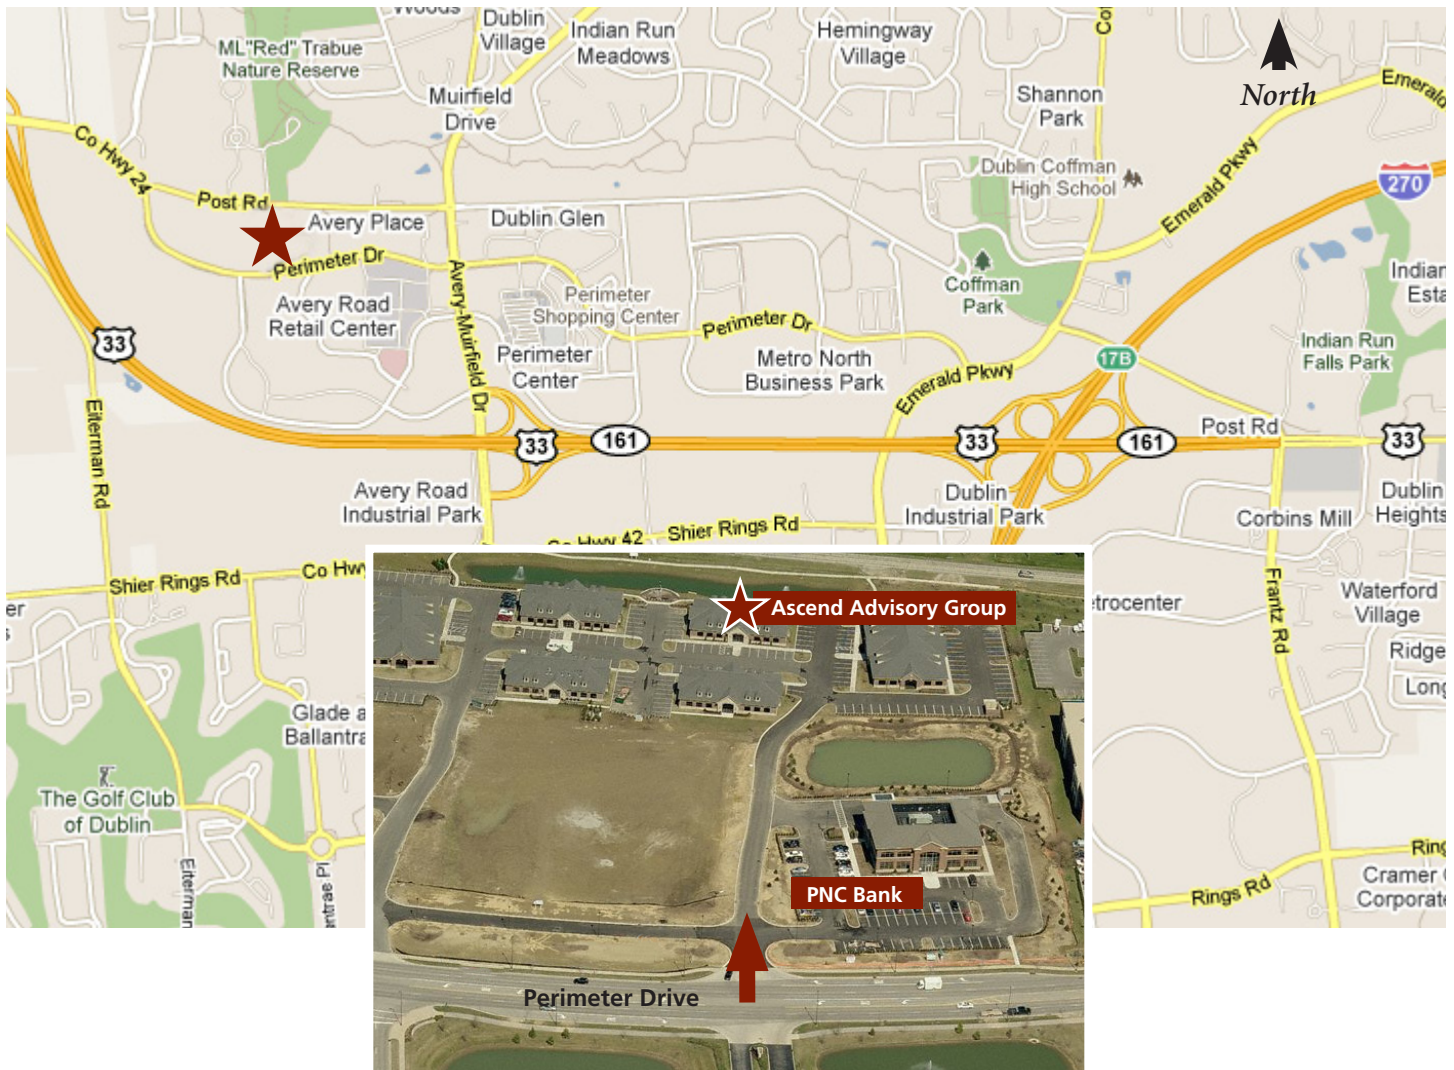

# DIRECTIONS TO ASCEND ADVISORY GROUP

## If you are coming from Marysville or the west:

1. Exit SR 33, 161 at the Post Rd exit.
2. Turn left at the end of the ramp and follow Post Rd as it will become Perimeter Dr.
3. After traveling about 3/4 of a mile, a PNC Bank will come up on the left side of the road.
4. Turn left into the bank entrance and proceed straight past the bank to our building with the 6760 address number over the door.

## If you are coming from Columbus or the east:

1. Take I-270 to the Northwest corner of town and go west on SR 33, 161. Exit the Avery,-Muirfield Dr exit.
2. From the ramp, turn right onto Avery Rd and travel north until the second traffic light (about 1/8 mile).
3. At intersection, turn left at light onto Perimeter Dr (not Perimeter Loop) and travel west for a quarter mile to the PNC Bank entry on right side of street.
4. Turn right into the bank entrance and proceed straight past the bank to our building with the 6760 address number over the door.